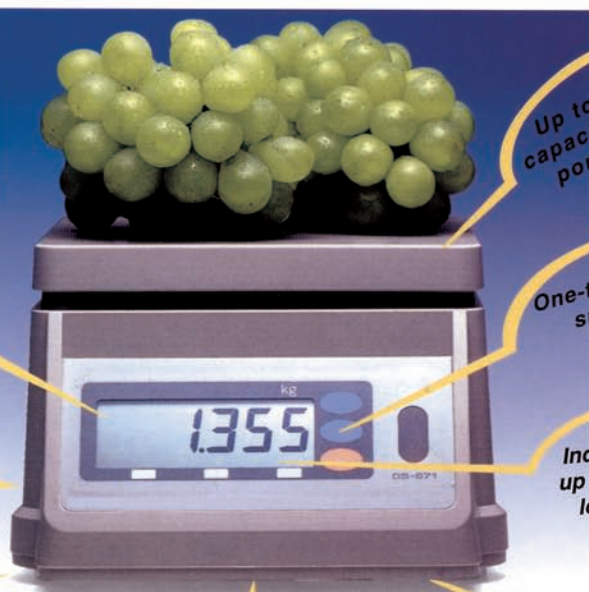

DS-671 Series

AC/Battery-powered weighing scale

***Anywhere, any time!
Quick and accurate
weighing guaranteed!***

Packed with user-friendly features for perfect weighing operations

The exact weight is caught at a glance with big figures in the super-sized display window

More than 1600 hours of continuous use with alkaline batteries (More than 600 hours of continuous use with manganese batteries)

A/C adapter or battery operation according to your needs

Light-weight and compact design make the DS-671 the scale you can take anywhere

Up to 30kg capacity from a portable scale!

One-touch tare subtraction function

Indicator lights up and warns of low batteries

Auto power-off function saves battery energy

Double-sided LC display type, Model DS-671-D, is also available!

Model DS-671-D

Customer-side display for added convenience

Specifications

Capacity	Single interval type (Display resolution 1/3000)	Max 3kg e=1g	Max 6kg e=2g	Max 15kg e=5g
		Max 1.5kg e=0.5g	Max 30kg e=10g	
Weight display	5 digits			
Weighing sensor	Load cell			
Power source	AC/DC adapter(DC6V, 100mA) or Battery (6XD size Drycell)			
Power consumption	0.07W			
Operating temperature	0°C to 40°C			
Operating humidity	85%RH (Non-condensing)			
Dimensions	240(W)×275(D)×165(H)mm			
Platter size	216(W)×216(D)mm			
Net weight	3kg(Single LC display type, Model DS-671-S, with battery)			